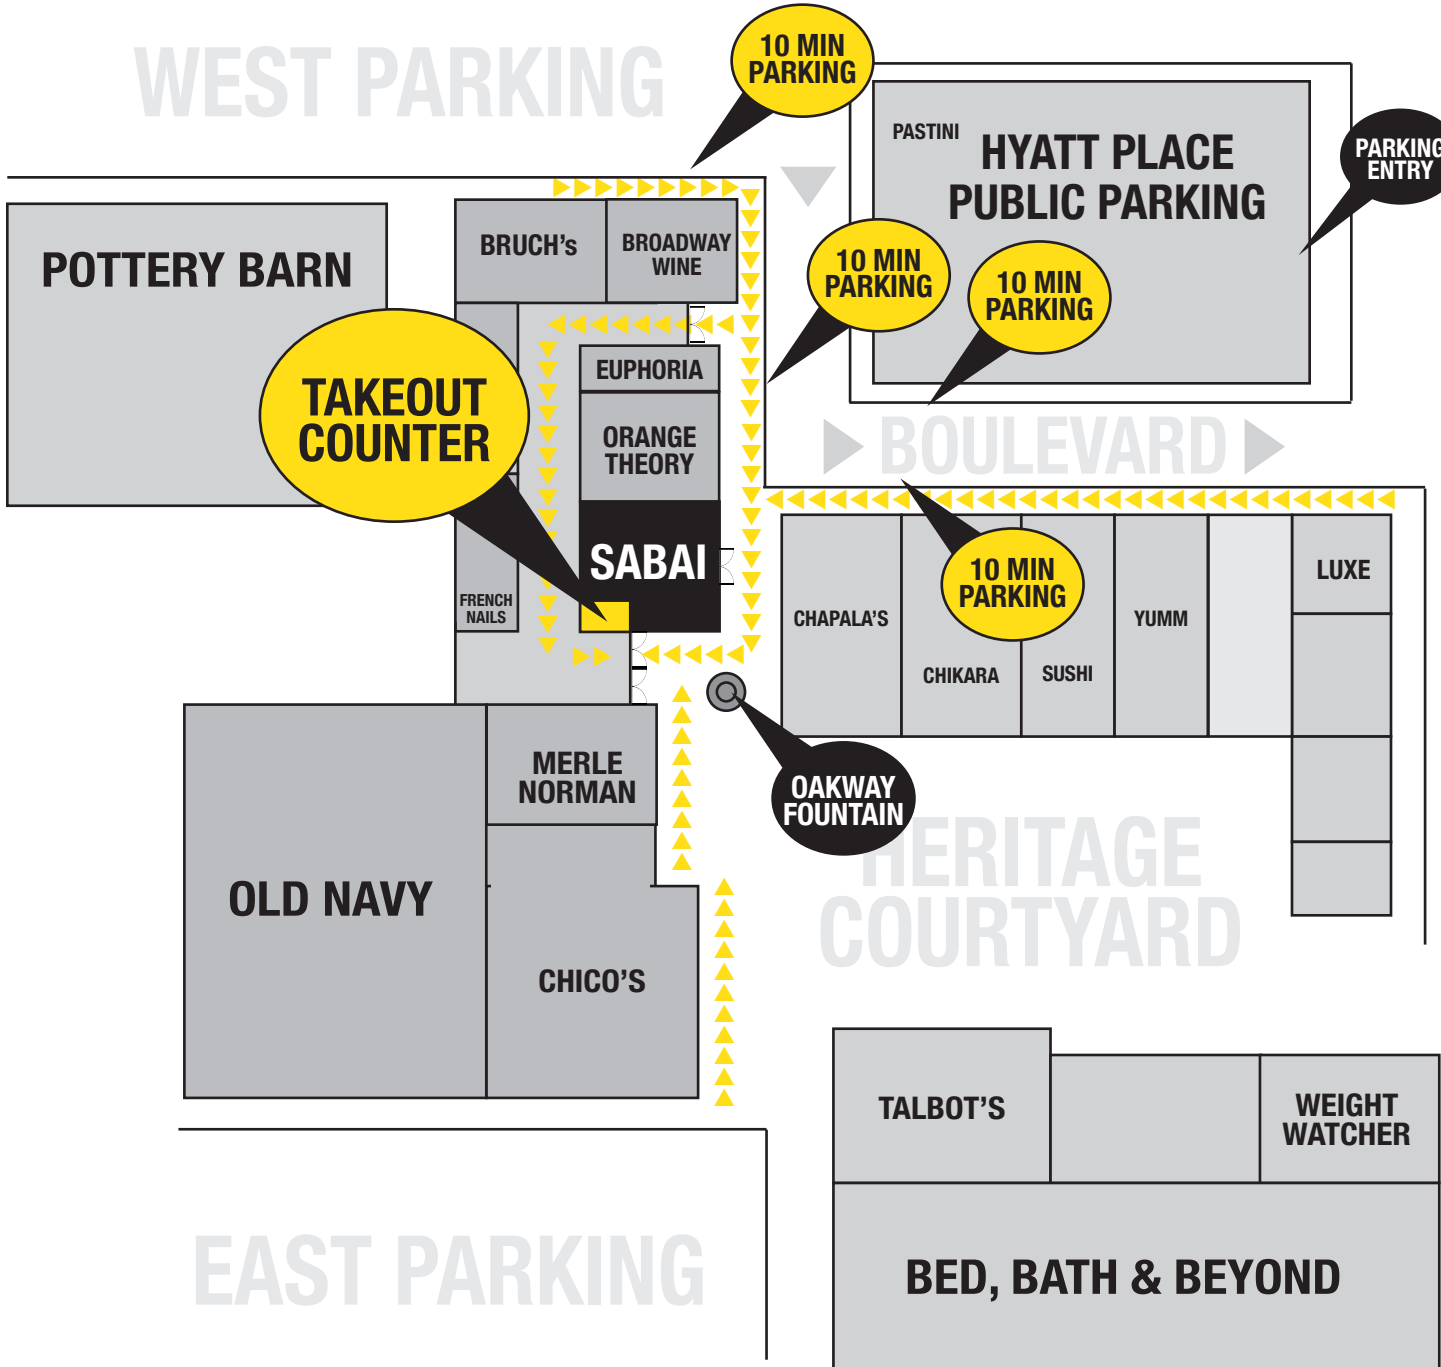

OAKWAY ROAD

WEST PARKING

SABAI

TAKEOUT COUNTER

LOCATION:

Sabai PICKUP COUNTER is located just inside Oakway Mall.

MALL ENTRY:

There are two entries into Oakway Mall.

- **West Entry** between Broadway Wine Merchant & Euphoria Chocolate.
- **East Entry** between Sabai & Merle Norman located next to the fountain.

PARKING:

- **10 MINUTE PARKING**
There are four 10 minute PickUp parking spots on the Boulevard.
- **BOULEVARD PARKING**
Along the Boulevard.
- **WEST PARKING**
In front of Bruch's and Broadway Wine.
- **EAST PARKING**
In front of Old Navy and Bed, Bath & Beyond.
- **PUBLIC PARKING**
Entry between Hyatt & Sunriver Brewery.

NOTE: When raining use the covered walkways and East Entry of Oakway Mall.